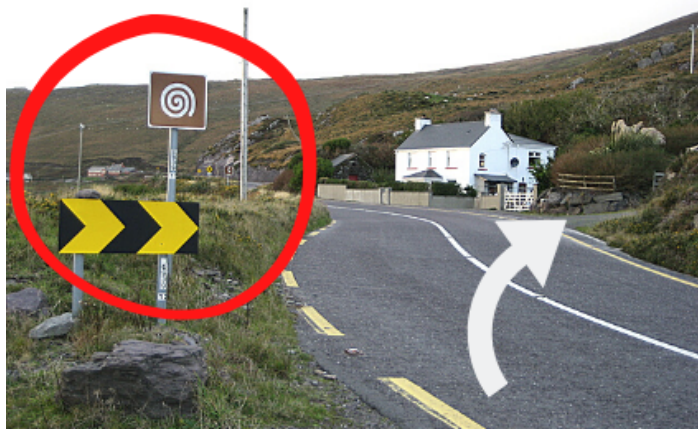

The Directions

Thidwick B&B on Google Maps

Address: Farraniaragh
Caherdaniel, Co. Kerry
V23 RT99

Right on the N70 - Ring of Kerry road
area also known as Derrynane

From Caherdaniel - we are 4 km

Look out for the "sharp bend" sign plus the "curly whirly" sign. Our driveway is just before the white house.

If you go too far you'll find yourself at the Scarriff Inn 800m from us - turn around, carefully.

From Waterville - we are 9km

Pass the Scarriff Inn and 800m beyond will be our house on the LEFT hand side of the road - immediately **after** the white house depicted here. It is very easy to miss as it comes upon you as you round the bend.